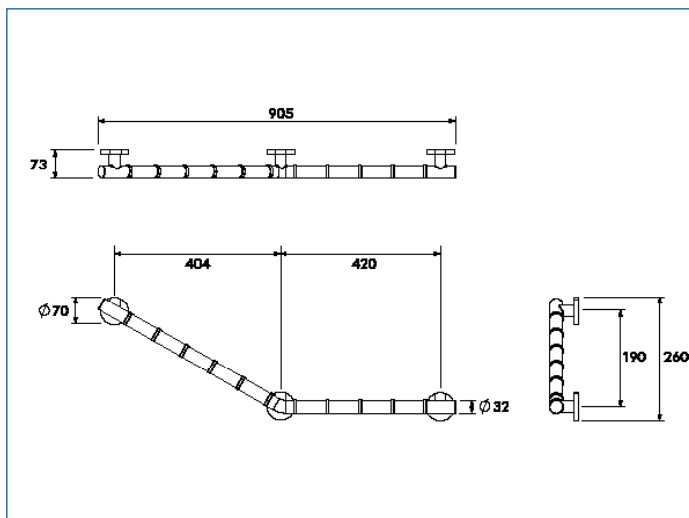

GUARANTEE

Consumer Statutory Rights Apply

Tel: +44 (0) 1264 365881
Fax: +44 (0) 1264 356437
Email: info@croydex.co.uk
Web: www.croydex.com

Printed material, designs and packaging are protected by copyright and design right.

Date Created:24/07/20 | REV 001